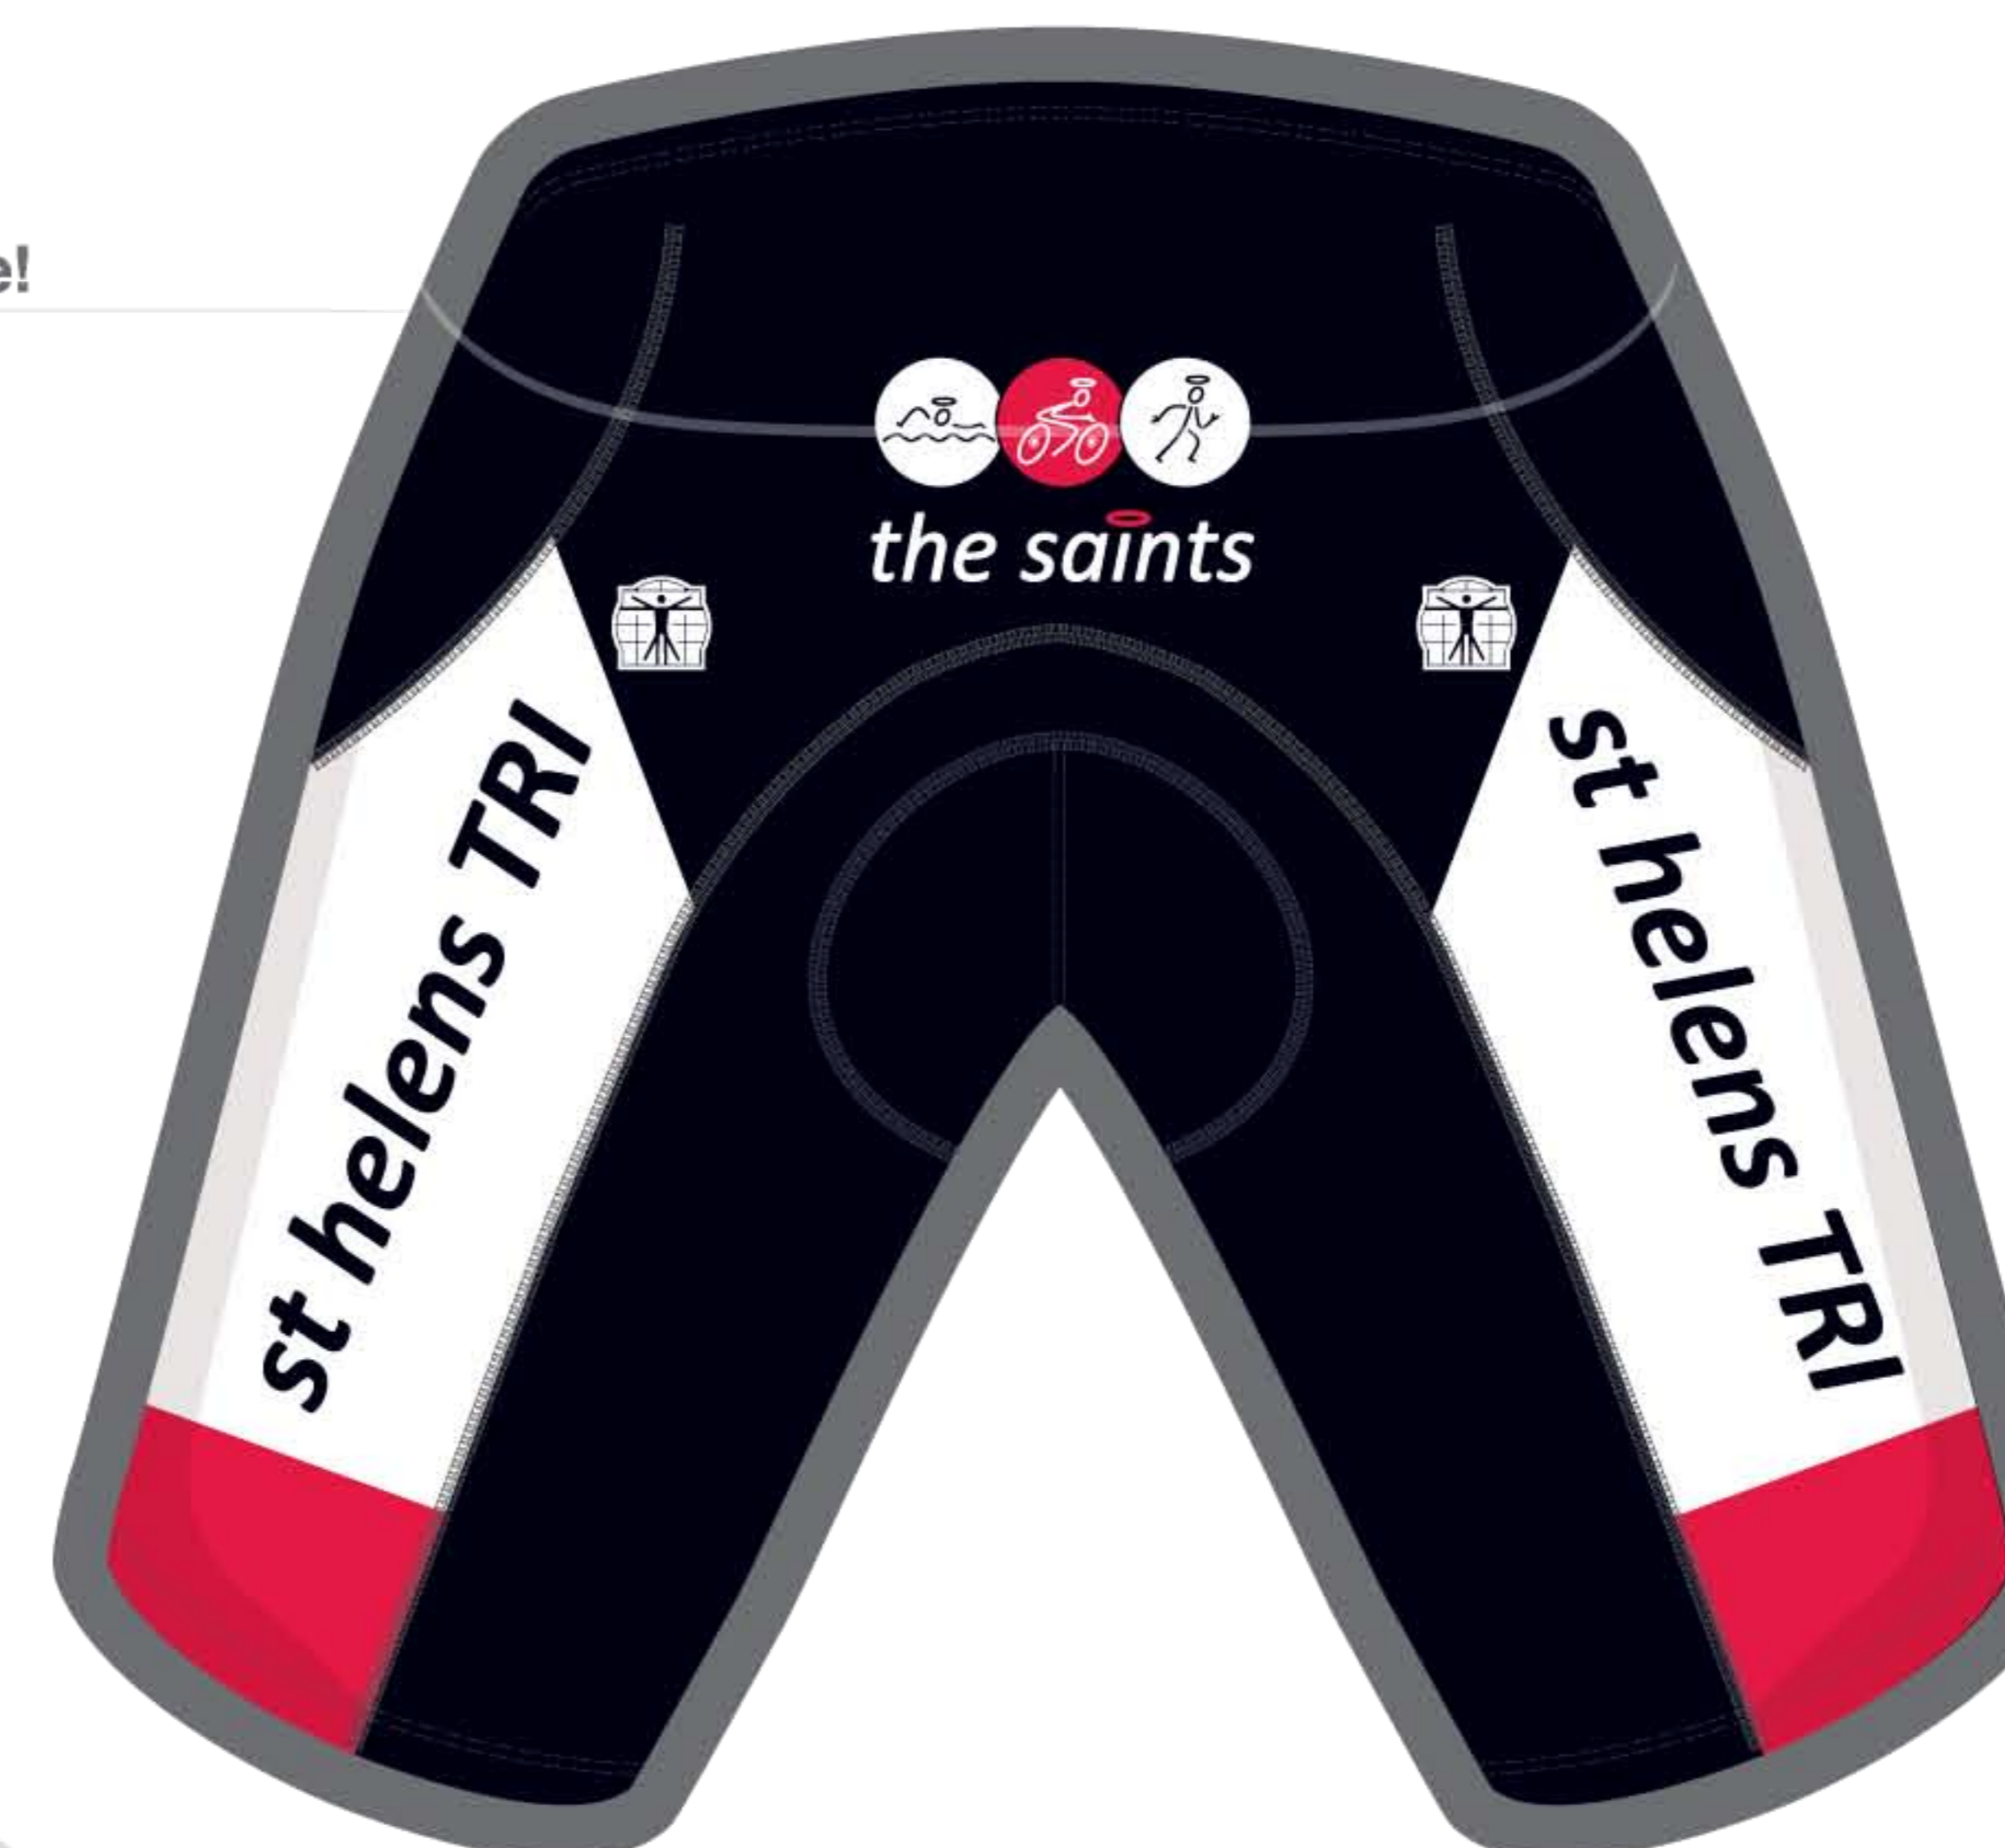

Please choose your flatlock colour when placing the order. Flatlock only on sidepanels prof shirt, shorts and aerosuits.

reminder

professional line

Right long sleeve, sidepanel view

Mesh insert only white available