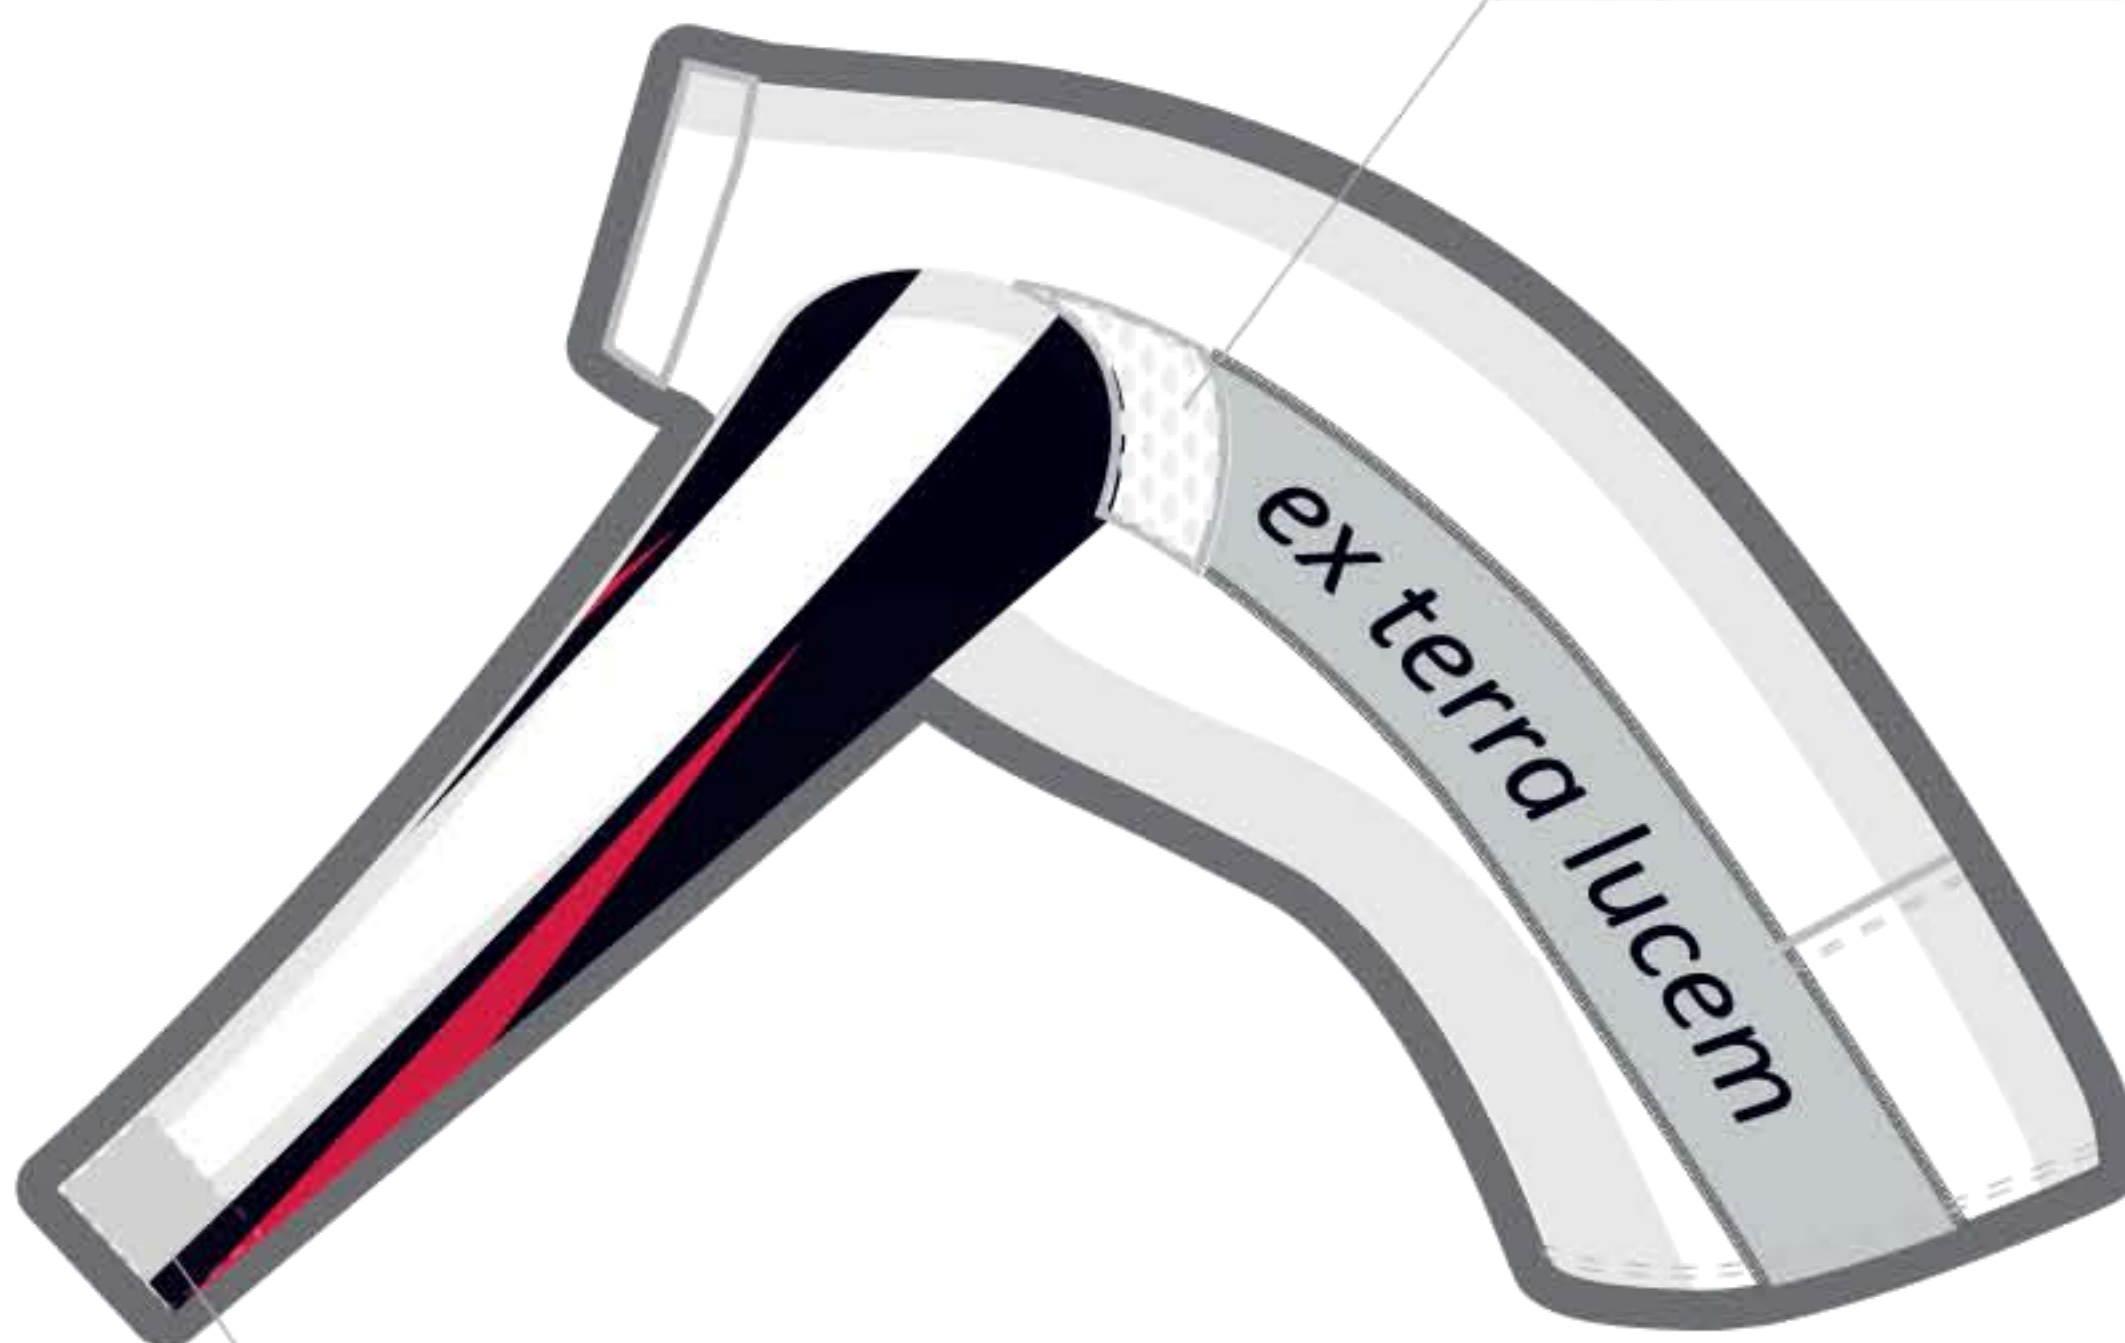

Left long sleeve, sidepanel view

Shirt covers short till here!

BIO RACER
Speedwear

order id: 144382_ST_HELENS_TRI_CYCLING

designer: BILL

sales: ONIMPEX

date: 12/12/14

☒ 244B	☒ 25
☐ 100	☐
☐	☐
☐	☐
☐	☐

colours

1. lycra/cara ☒ BLACK
2. flatlock ☒ BLACK
3. zipper ☐ WHITE

reminder

Logo's en teksten controleren ter goedkeuring.

Dit ontwerp dient alleen als voorbeeld en kan om productietechnische redenen in werkelijkheid iets afwijken.

Door het gebruik van de lange rits kunnen er delen van de tekst of logo wegvallen!

Bioracer werkt met een maximale kleurcorrectie/afwijking van 5%.

Veuillez contrôler les textes sur des erreurs (d'orthographe) éventuelles.

Cette maquette n'est qu'un exemple; il y a des possibilités de divergence avec la réalité pour des raisons technologiques dans la production.

L'utilisation d'une fermeture éclair longue entraîne que certaines parties du texte ou du logo peuvent disparaître.

Bioracer se réserve le droit d'une correction/divergence de couleur maximale de 5%.

Por favor revisar la ortografía de los textos para posibles (ortográfica) los errores.

Este diseño es sólo un modelo, que pueden diferir ligeramente de la realidad, debido a razones técnicas en la producción. Bioracer se reserva el derecho de un máximo de corrección de color / divergencia de 5%.

Bitte überprüfen sie eingehend die schreibweise der texte auf eventuelle rechtschreibfehler.

Dieser entwurf dient nur als vorbild und kann aus produktionstechnischen gründen in der wirklichkeit etwas abweichen.

Wenn lange reissverschlüsse eingesetzt werden können dadurch teile der logos oder texte wegvallen.

Bioracer arbeitet mit einer maximalen farbkorrektur/abweichung von 5%.

Please check the spelling of the texts for possible (orthographical) errors.

This design is only a model, which can differ slightly from reality due to technical reasons in the production.

Bioracer reserves the right of a maximum colour correction/divergence of 5%.

Please choose your lycra/cara colour when placing the order!!

©BIORACER 2015. VERS 9.0(okt/2014)