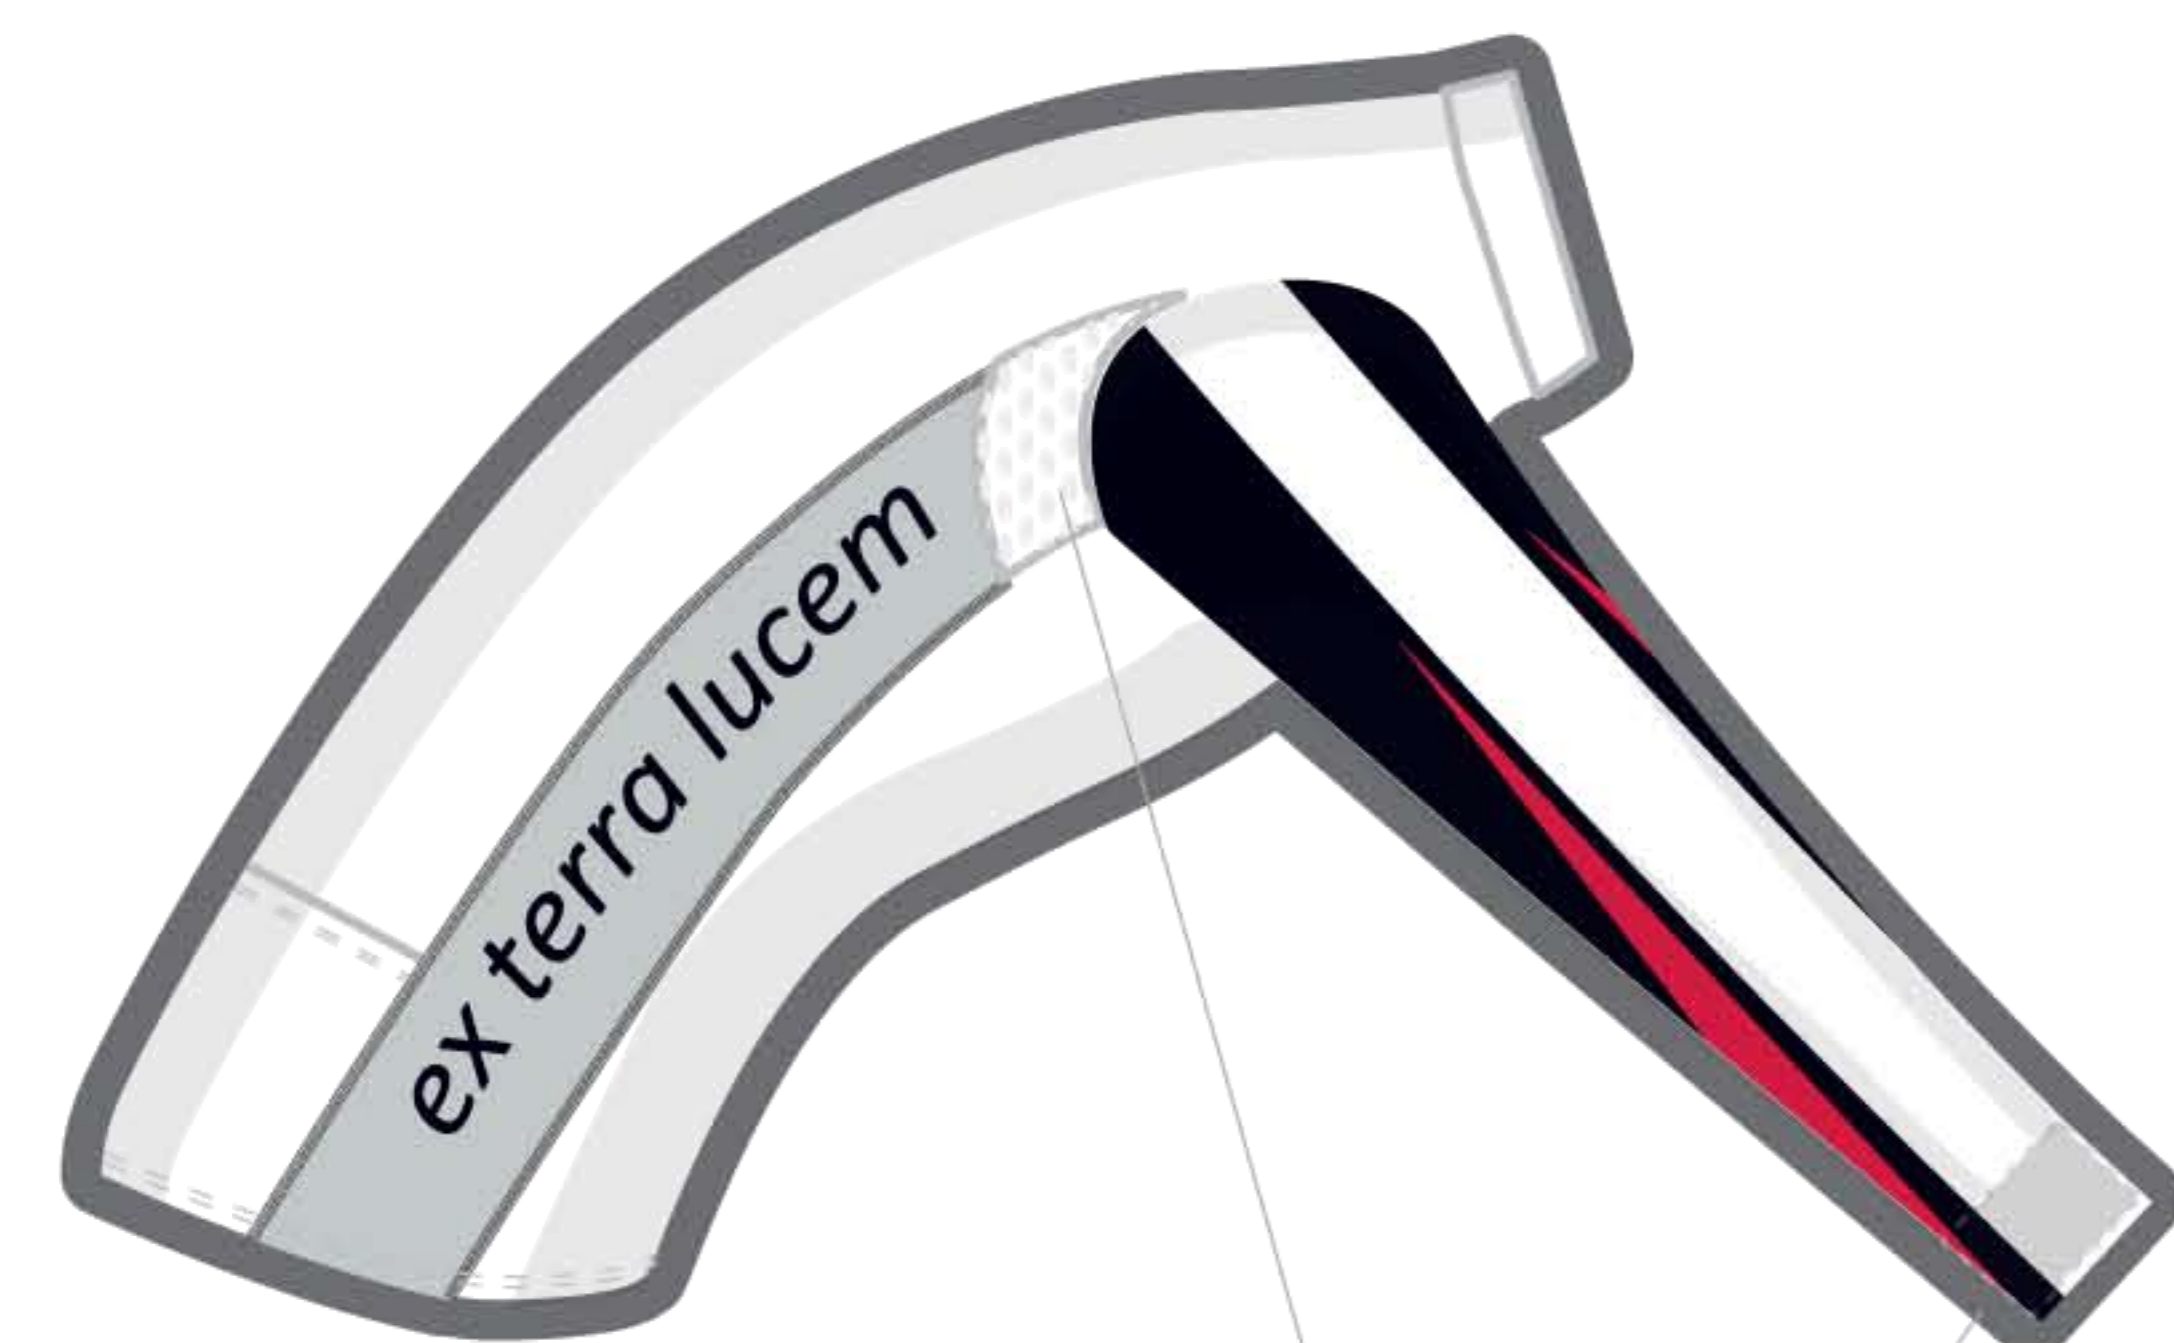

Please choose your flatlock colour when placing the order. Flatlock only on sidepanels prof shirt, shorts and aerosuits.

reminder

professional line

Right long sleeve, sidepanel view

Mesh insert only white available